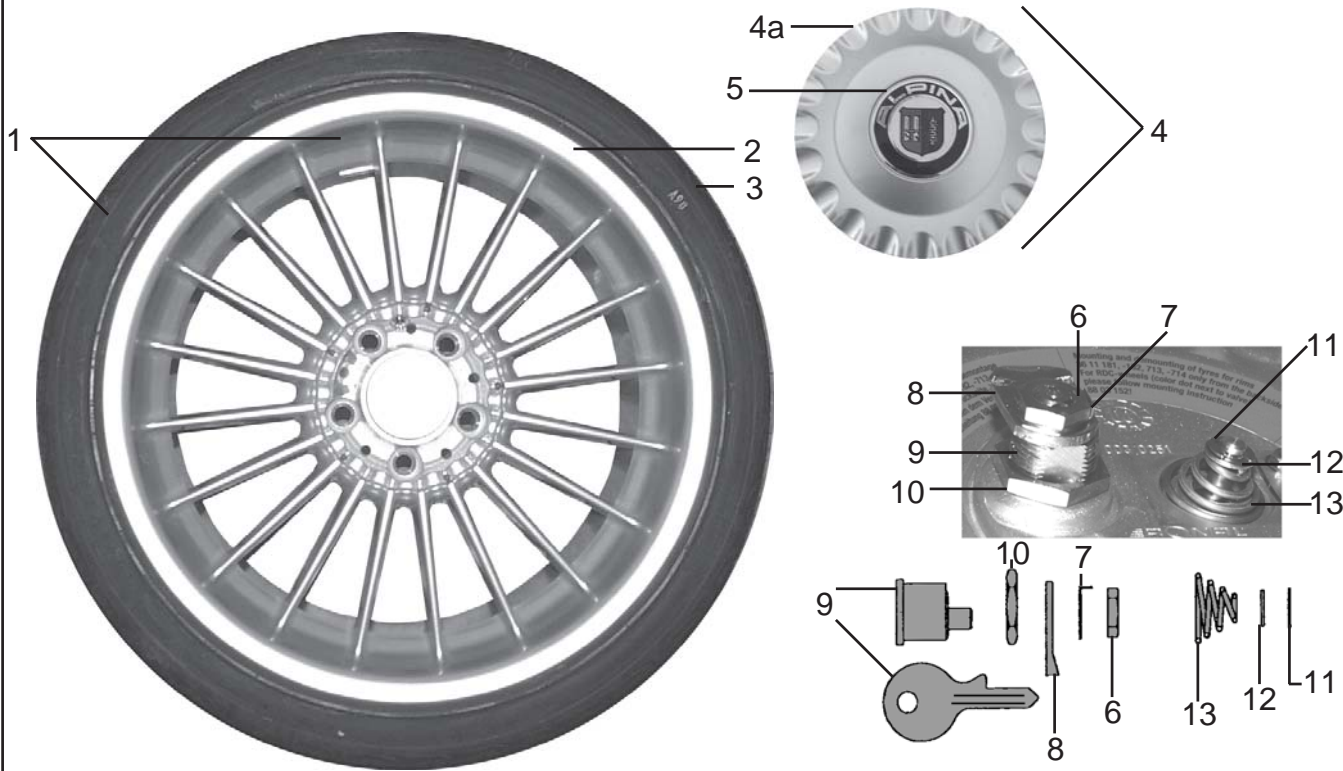

P O S	expression	part number	D3	D3	RL	R E M
			sedan	touring		
1	Alloy wheel 8J x 18" with 225/40 ZR 18 front	36 12 763	2	2		
1	Alloy wheel 9J x 18" with 255/35 ZR 18 rear	36 12 764	2	2		
2	Alloy rim 8J x 18" EH2 ET20	36 11 206	2	2		
2	Alloy rim 9J x 18" EH2 ET24	36 11 207	2	2		
3	Michelin Pilot Sport 225/40 ZR 18	on request	2	2		
3	Michelin Pilot Sport 255/35 ZR 18	on request	2	2		
4	Rim cover complete	36 10 064	4	4		
4a	Rim cover w/o emblem and accessories	36 13 116	1	1		
5	ALPINA emblem with support	36 13 135	4	4		
6	Nut SW12	36 13 123	4	4		a
7	Locking plate	36 13 122	4	4		a
8	Locking lever	36 13 120	4	4		a
9	Set lock with nut and locking lever	36 13 119	1	1		
10	Nut SW19	36 13 121	4	4		a
11	Hex nut M4	07 28 014	4	4		
12	Washer	07 33 019	4	4		
13	Spring	36 13 124	4	4		

a) included at pos. 9