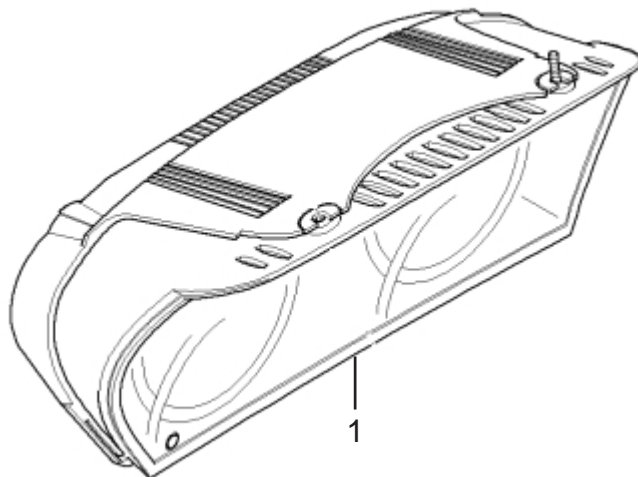

P O S	expression	part number	D3 sedan	D3 touring	RL	R E M
1	Cluster gauge km/h	62 10 250	1	1		
1	Cluster gauge mph	62 10 251			1