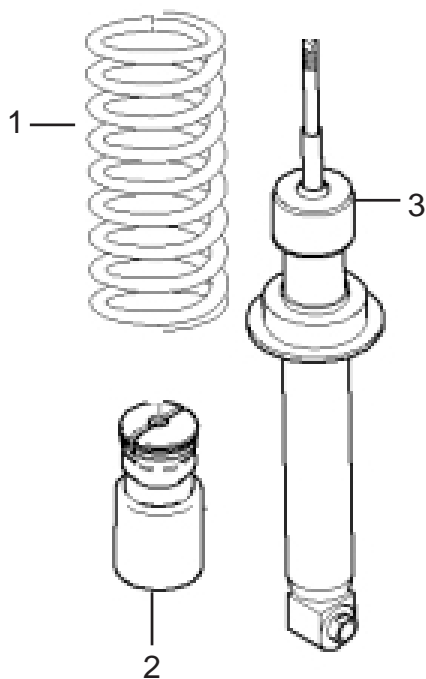

P O S	expression	part number	D3	D3	RL	R E M
			sedan	touring		
1	Coil spring	see spring table	2	2		a
2	Damper	33 50 6 773 629		2		
2	Damper	33 53 6 767 335	2			
3	Shock absorber	33 52 6 771 725	2			
3	Shock absorber	33 52 6 772 926		2		

a) See BMW spring table with SA226