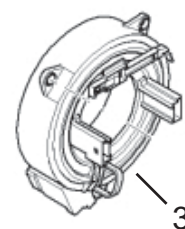

P O S	expression	part number	D3	D3	RL	R E M
			sedan	touring		
1	ALPINA-steering wheel leather	32 33 163	1	1		
2	Airbag to 04/06	32 33 162	1	1		
2	Airbag 05/06 and up	32 33 164	1	1		a
3	Spring coil cartridge	61 31 6 989 557	1	1		b

a) Only in combination with pos. 3)
b) 02/06 and up