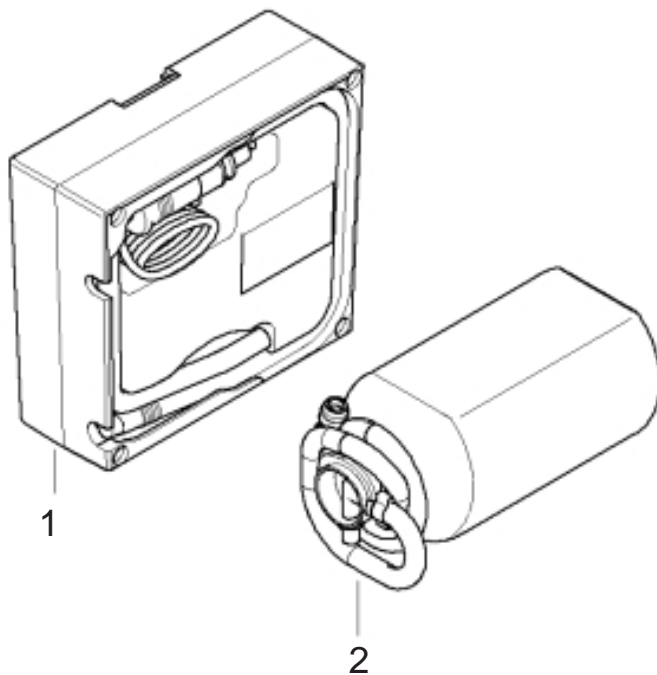

P O S	expression	part number	D3	D3	RL	R E M
			sedan	touring		
1	M-Mobility-Kit	71 10 2 282 822	1	1		
2	Sealing bottle	71 10 2 282 826	1	1