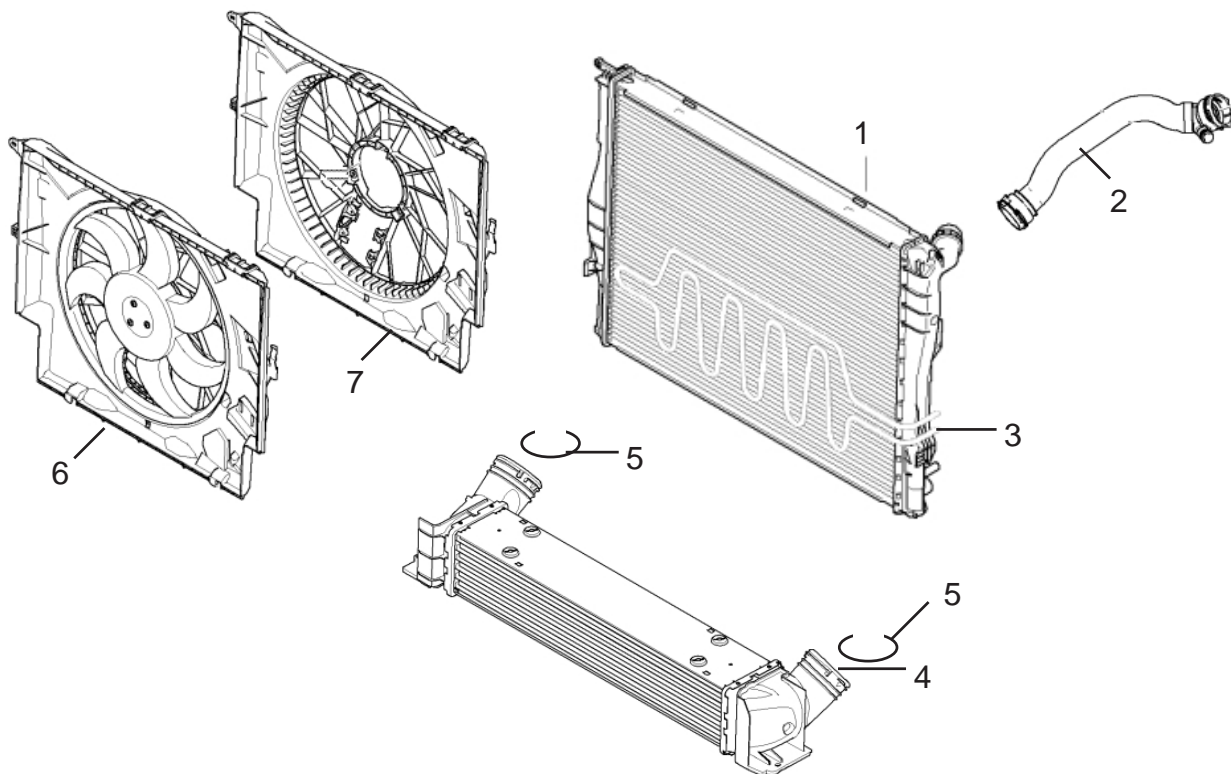

P O S	expression	part number	D3	D3	RL	R E M
			sedan	touring		
1	Radiator	17 11 7 790 297	1	1		
2	Water hose radiator-thermosta	17 12 100	1	1		
3	Power steering cooler	17 21 7 795 456	1	1		
4	Intercooler	17 51 7 800 680	1	1		
5	Spring clamp	17 51 7 798 485	2	2		
6	Fan cowl with fan	17 42 7 801 647	1	1		
7	Fan cowl	17 42 7 794 233	1	1