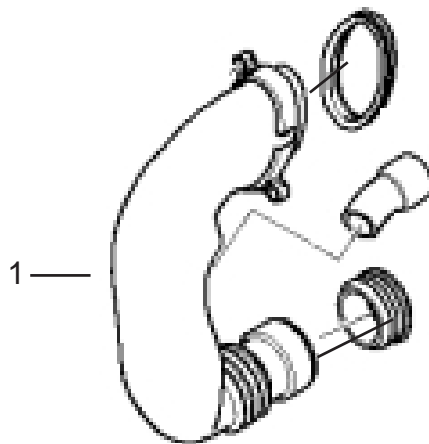

P O S	expression	part number	D3 sedan	D3 touring	RL	R E M
1	Clean air tube	13 70 215	1	1