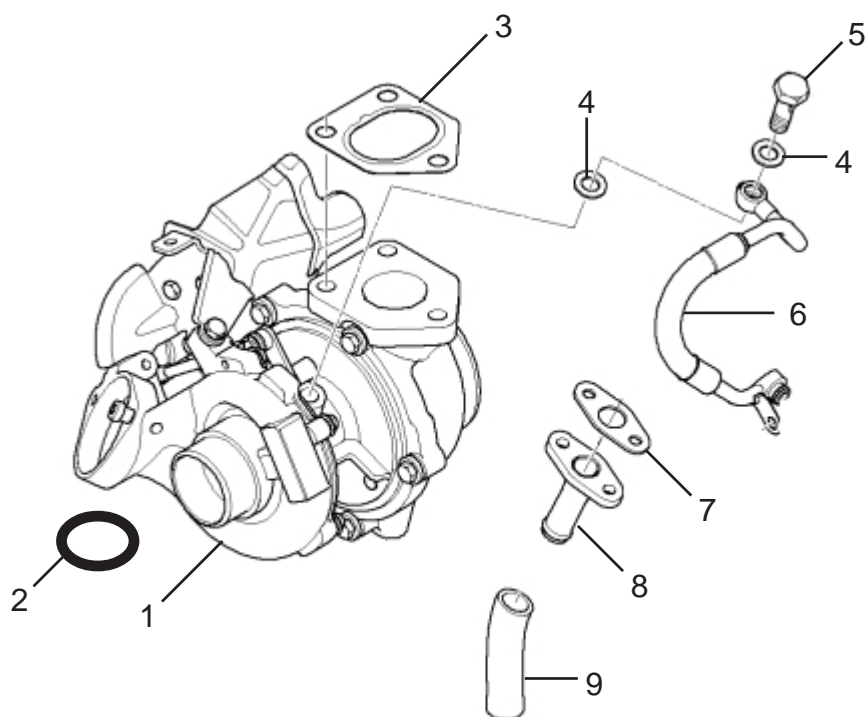

The illustrations in this catalogue do not correspond to the original size and shape!

CATALOGUE INDEX

| | | | |
|----|--------------------------|----|--------------------------------|
| 11 | engine | 33 | suspension rear axle |
| 12 | engine electrical system | 36 | wheels |
| 13 | fuel preparation system | 41 | body shell |
| 16 | fuel supply | 51 | vehicle trim |
| 17 | cooling | 62 | cluster gauge |
| 18 | exhaust | 64 | air conditioning |
| 31 | suspension front axle | 88 | information stickers/handbooks |
| 32 | steering | | |

part number: 88 03 385

issue 22.12.2006

ALPINA BURKARD BOVENSIEPEN GMBH + CO. KG

Alpenstraße 35-37 D-86807 Buchloe Tel. 08241/5005-0 Fax.08241/5005-155

| P O S | expression | part number | D3 | D3 | RL | R E M |
|-------------|-----------------|-----------------|-------|---------|----|-------------|
| | | | sedan | touring | | |
| 1 | turbo charger | 11 65 140 | 1 | 1 | | |
| 2 | sealing | 13 71 7 792 090 | 1 | 1 | | |
| 3 | sealing | 11 62 7 795 266 | 1 | 1 | | |
| 4 | sealing | 07 11 9 905 041 | 2 | 2 | | |
| 5 | hollow bolt | 11 42 2 244 609 | 2 | 2 | | |
| 6 | oil supply pipe | 11 42 113 | 1 | 1 | | |
| 7 | gasket | 11 42 2 246 091 | 1 | 1 | | |
| 8 | oil return pipe | 11 42 114 | 1 | 1 | | |
| 9 | oil hose | 11 42 115 | 1 | 1 | | |