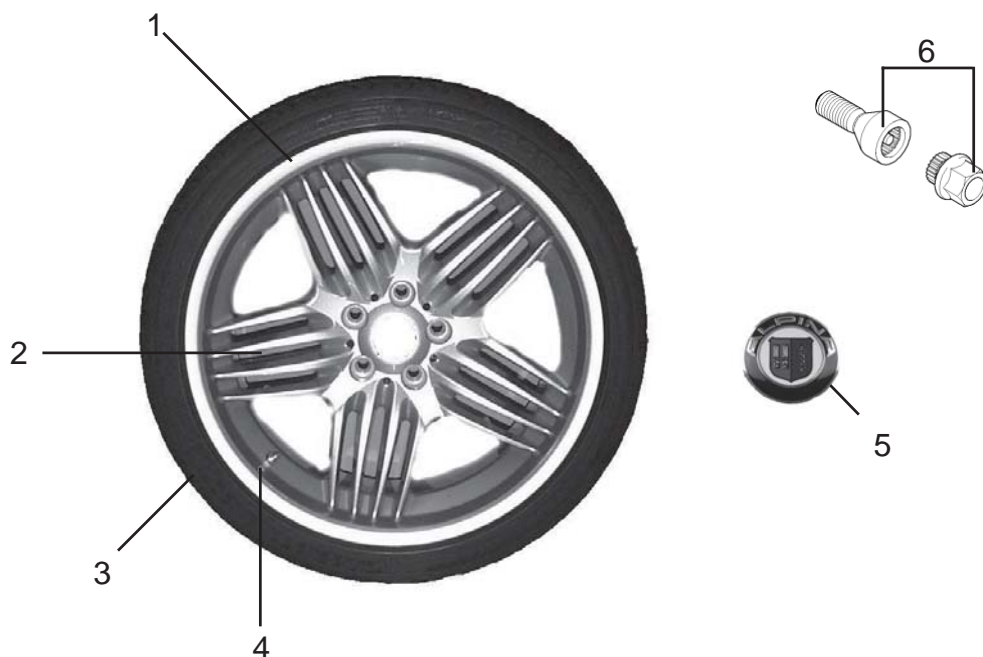

P O S	expression	part number	D3	D3	RL	R E M
			sedan	touring		
1	Alloy wheel 8,5 x 19" with 235/35 ZR 19 front	36 12 767	2	2		
1	Alloy wheel 9,5 x 19" with 265/30 ZR 19 rear	36 12 768	2	2		
2	Alloy rim 8,5J x 19" EH2 ET34	36 11 202	2	2		
2	Alloy rim 9,5J x 19" EH2 ET36	36 11 203	2	2		
3	Michelin Pilot Sport 235/40 ZR 19	on request	2	2		
3	Michelin Pilot Sport 265/35 ZR 19	on request	2	2		
4	Valve	36 10 081	4	4		
5	Wheel hub cup	36 13 128	4	4		
6	Set theft protected wheel bolts	36 13 6 764 057	1	1