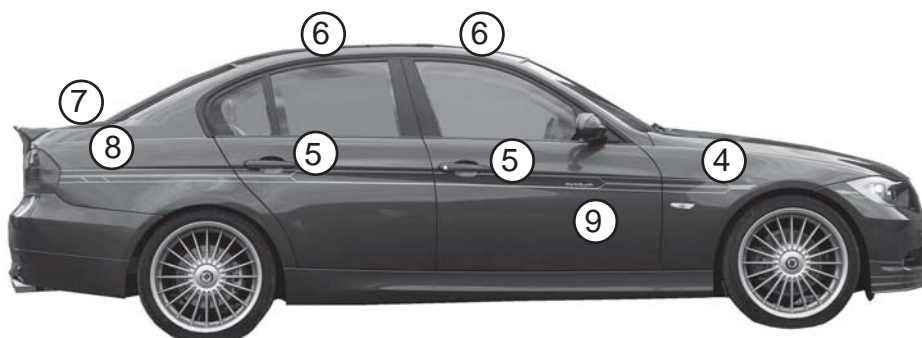

POS	expression	part number	D3	D3	RL	REM
			sedan	touring		
1	ALPINA emblem 300mm silver	51 00 013	1	1		
1	ALPINA emblem 300mm gold	51 00 035	1	1		
2	Rhomb front spoiler right gold	41 00 368	1	1		
2	Rhomb front spoiler right silver	41 00 366	1	1		
3	Rhomb front spoiler left gold	41 00 367	1	1		
3	Rhomb front spoiler left silver	41 00 365	1	1		
4	Rhomb front right gold	41 00 246	1	1		
4	Rhomb front right silver	41 00 252	1	1		
4	Rhomb front left gold	41 00 247	1	1		
4	Rhomb front left silver	41 00 253	1	1		
5	Rhomb center right gold	41 00 248	2	2		
5	Rhomb center right silver	41 00 254	2	2		
6	Rhomb center left gold	41 00 249	2	2		
6	Rhomb center left silver	41 00 255	2	2		
7	Rhomb rear right gold	41 00 250	1	1		
7	Rhomb rear right silver	41 00 256	1	1		
8	Rhomb rear left gold	41 00 251	1	1		
8	Rhomb rear left silver	41 00 257	1	1		
9	ALPINA emblem 132mm gold	51 00 064	2	2		
9	ALPINA emblem 132mm silver	51 00 065	2	2