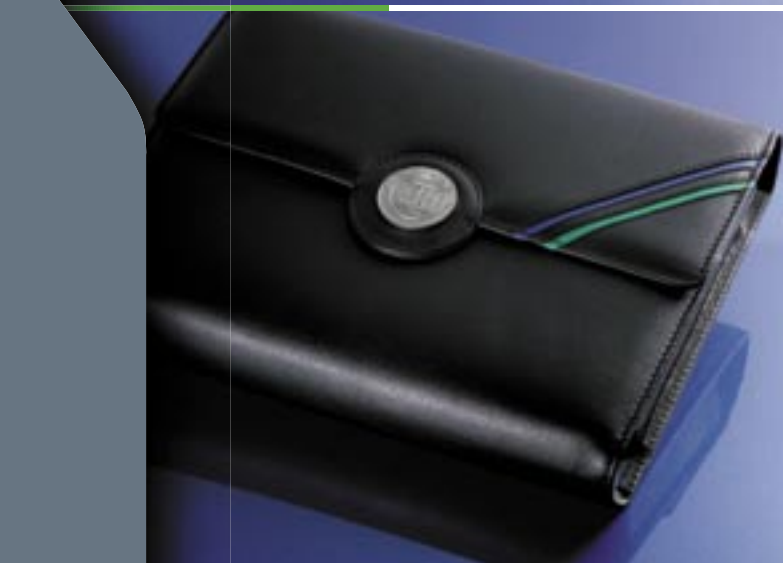

ALPINA ACCESSOIRES

Die ALPINA Accessoires, klein aber fein, gehören einfach in den Alltag eines automobilen Gourmets

ALPINA FAHRZEUGSCHEINMAPPE

feinstes, schwarzes Nappaleder mit geprägtem ALPINA-Emblem und eingenähtem Lederstreifen in den Farben Grün und Blau

Bestell-Nr. 76 00 133

ALPINA GELDBÖRSE

feinstes, schwarzes Nappaleder, elegantes Seidenfutter, ALPINA-Metallemblem, Einstecktaschen für Banknoten, Kreditkarten, Hartgeldfach

Bestell-Nr. 76 00 136

ALPINA FAHRZEUGPAPIERMAPPEN

feinstes, schwarzes Nappaleder, elegantes Seidenfutter, ALPINA-Emblem

Bild 3 Bestell-Nr. 76 00 134

Bild 4 Bestell-Nr. 76 00 160

ALPINA Accessories, small but special, simply belong in the automotive gourmet's everyday life

ALPINA LICENCE HOLDING CASE

the finest black Nappa leather with embossed ALPINA Emblem and green & blue leather bands sewn in

Order No. 76 00 133

ALPINA WALLET

the finest black Nappa leather, elegant silk lining, embossed-metal ALPINA Emblem, pockets for bills and credit cards, and change purse

Order No. 76 00 136

ALPINA VEHICLE DOCUMENTS CASES

the finest black Nappa leather, elegant silk lining, ALPINA Emblem

Picture 3 Order No. 76 00 134

Picture 4 Order No. 76 00 160